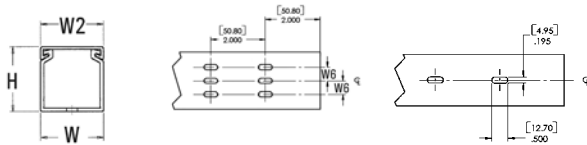

| | |
|------------------------------|-------------------------|
| MATERIAL | Polyvinylchloride (PVC) |
| Flammability | Self-Extinguishing |
| Operating Temperature | +122°F (+50°C) |

| PART NO. | TYPE | Width (W) in. (mm) | Height (H) in. (mm) | Width (W2) in. (mm) | Color | Pkg. Qty. |
|------------|---------|-----------------------|------------------------|------------------------|-------|-----------|
| 181-05505* | SD.5X.5 | 0.5 (12.7) | 0.6 (14.0) | 0.8 (19.3) | Black | 30 ft |
| 181-05500* | | 0.5 (12.7) | 0.6 (14.0) | 0.8 (19.3) | Black | 120 ft |
| 181-00452* | | 0.5 (12.7) | 0.6 (14.0) | 0.8 (19.3) | Gray | 30 ft |
| 181-05501* | | 0.5 (12.7) | 0.6 (14.0) | 0.8 (19.3) | Gray | 120 ft |
| 181-05503* | | 0.5 (12.7) | 0.6 (14.0) | 0.8 (19.3) | White | 30 ft |
| 181-00453* | | 0.5 (12.7) | 0.6 (14.0) | 0.8 (19.3) | White | 120 ft |
| 181-05510* | SD.5X1 | 0.5 (12.7) | 1.1 (26.7) | 0.8 (19.3) | Black | 30 ft |
| 181-05100* | | 0.5 (12.7) | 1.1 (26.7) | 0.8 (19.3) | Gray | 30 ft |
| 181-05102* | | 0.5 (12.7) | 1.1 (26.7) | 0.8 (19.3) | White | 30 ft |

Dimensions are approximate and subject to technical changes. Use Part No. for ordering and Type for specification purposes. For wire fill capacities and wiring duct material properties, see appendix. Sold in 6-ft. lengths. *This product meets UL standards. Please see appendix for specific file numbers.